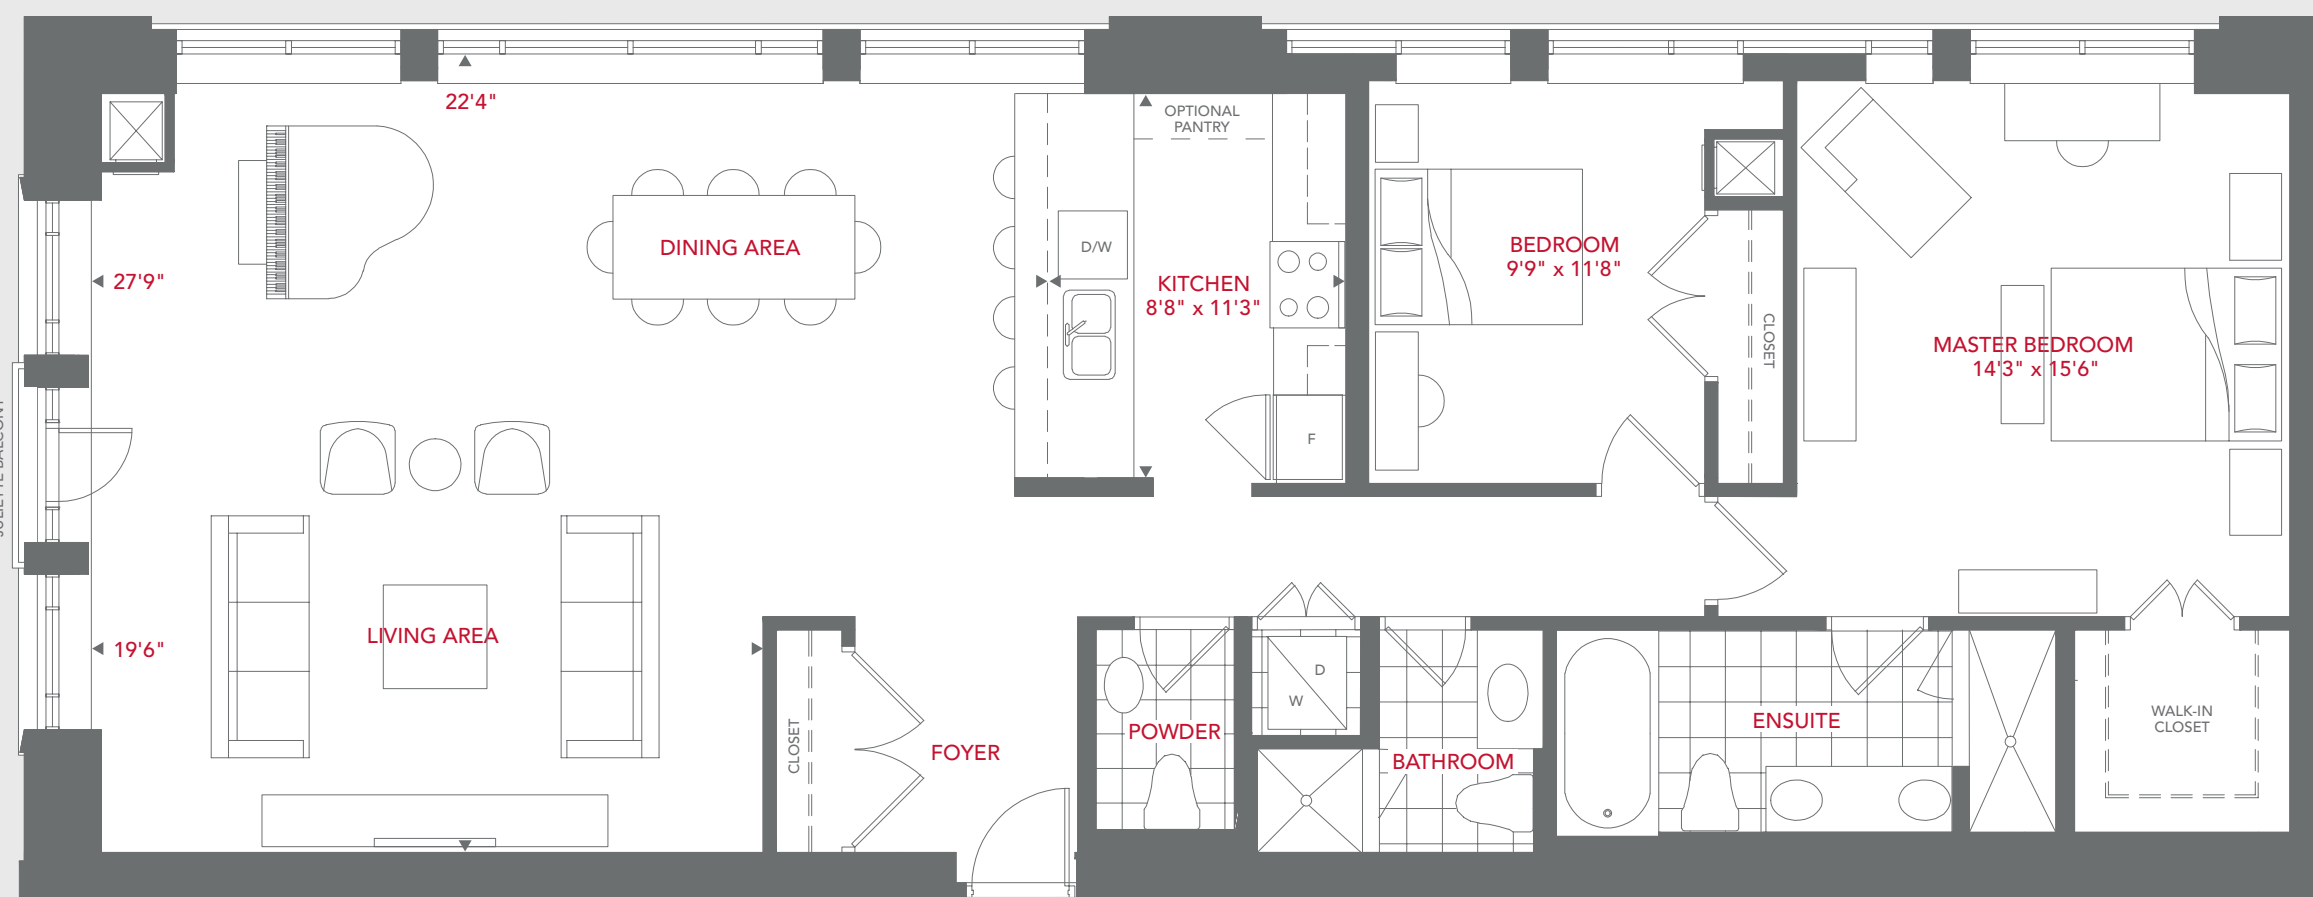

THE VASSAR

— SUITE 305 —
TWO BEDROOM

INTERIOR
1,680 SQ.FT.

SCHOOLHOUSE
— Inspired Living in The Annex —

Sizes and specifications are subject to change without notice. E. & O.E. Actual useable space may vary from any stated floor area. All dimensions are approximate and are subject to normal construction variances. Measurement of rooms set forth on any plan may be taken at the widest points of each given room (as if the room were a perfect rectangle), without regard for any cutouts.